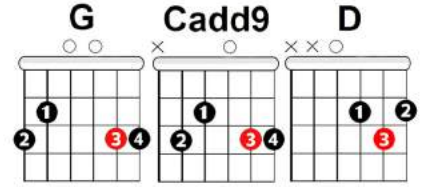

Musical notation for the second line of the song. The top staff continues the melody: G4, A4, B4, C5, D5, E5, F#5, G5. The bass line consists of: 0, 2, 0, 2, 0, 0, 0, 0, 2, 2, 0, 2, 0.

Joy to the World

You can play these chords:

or play these chords

Musical notation for the first six measures of the song. The staff shows a treble clef, a key signature of one sharp (F#), and a 4/4 time signature. The melody consists of quarter notes. The guitar tablature below the staff shows the fret numbers for each note.

Measures 1-6: *f* 2 3 3 | 0-0 3 | 1-1-0-0 | 2-2-0 | 3-3-1-1 | 0-0-2

Musical notation for the last six measures of the song. The staff shows a treble clef, a key signature of one sharp (F#), and a 4/4 time signature. The melody consists of quarter notes. The guitar tablature below the staff shows the fret numbers for each note.

Measures 7-12: 3-3-1-1 | 0-0-2 | 0-0-3-3 | 0-0-3 | 1-1-0-0 | 2-2-0

Happy Birthday

G

Happy Birthday to You
 ↓ ↓ ↑ ↓ ↓ ↓ ↑ ↓ ↑ ↓

D

play these chords G, Cadd9, and D

G

Happy Birthday to You
 ↓ ↓ ↑ ↓ ↓ ↓ ↑ ↓ ↑ ↓