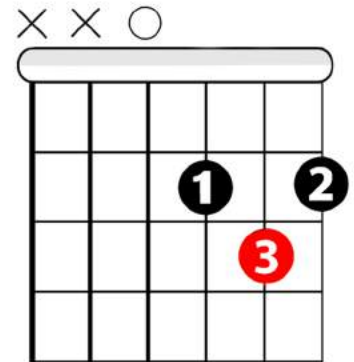

Five Basic Chords

Em

A2

G

Cadd9

D

other ways to play the chords:

G

D/F#

C

or

C