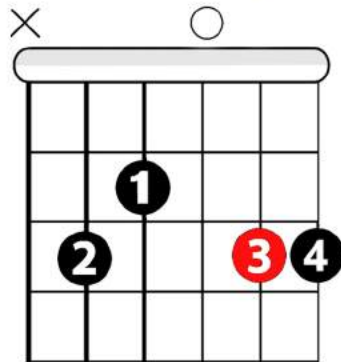

Five Basic Chords

Em

A2

G

Cadd9

D

other ways to play the chords:

G

D/F#

C

or

C