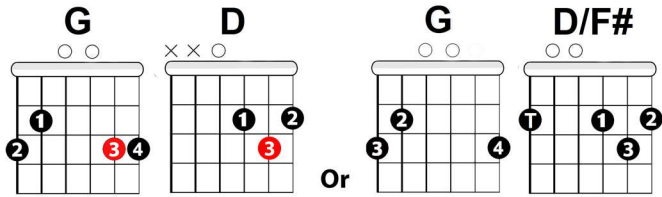

D **A2**
Yes Jesus loves me,

D **G**
Yes Jesus loves me,

D **A2** **D**
The Bible tells me so.

Or you can play D & G this way

Six Strum Patterns

1 2 3 4
↓ ↓ ↓ ↓

1 2 3 4
↑ ↑ ↑ ↑

1 2 3 4
↓ ↑ ↓ ↑

1 & 2 & 3 & 4 &
↓ ↑ ↓ ↑ ↓ ↑ ↓ ↑

1 & 2 & 3 & 4 &
↓ ↑ ↓ ↑ ↑ ↓ ↑

1 & 2 & 3 & 4 &
↓ ↓ ↑ ↑ ↓

Mary Had A Little Lamb

Strumming ↓ ↓ ↑ ↑ ↓

G **G** **D** **G**

Mary had a little lamb, little lamb, little lamb

G **G** **D** **G**

Mary had a little lamb, it's fleece was white as snow

Musical notation for the first line of the song. The top staff is in treble clef, 4/4 time, with a key signature of one sharp (F#). The melody consists of quarter notes: G4, A4, B4, C5, D5, E5, F#5, G5. The bass line consists of: 0, 2, 0, 2, 0, 0, 0, 2, 2, 2, 0, 3, 3.

Musical notation for the second line of the song. The top staff continues the melody: G4, A4, B4, C5, D5, E5, F#5, G5. The bass line consists of: 0, 2, 0, 2, 0, 0, 0, 0, 2, 2, 0, 2, 0.

Joy to the World