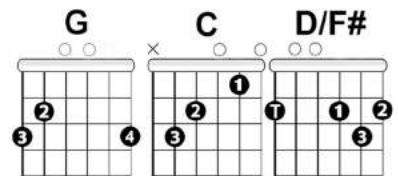

Mary had a little lamb, it's fleece was white as snow

Musical notation for the first line of the song. The top staff is in treble clef, 4/4 time, with a key signature of one sharp (F#). The melody consists of quarter notes: G4, A4, B4, C5, D5, E5, F#5, G5. The bass line consists of: 0, 2, 0, 2, 0, 0, 0, 2, 2, 2, 0, 3, 3.

Musical notation for the second line of the song. The top staff continues the melody: G4, A4, B4, C5, D5, E5, F#5, G5. The bass line consists of: 0, 2, 0, 2, 0, 0, 0, 0, 2, 2, 0, 2, 0.

Joy to the World

And Heaven and nature sing,

D D D D

And Heaven and nature sing,

G G C G G D G

And Heaven and Heaven and nature sing.

play these chords G, Cadd9, and D

or play these chords G, C, and D/F#

Silent Night

You can play these chords:

or play these chords

Musical notation for the first six measures of the song. The staff shows a treble clef, a key signature of one sharp (F#), and a 4/4 time signature. The melody consists of quarter notes. The guitar tablature below the staff shows the fret numbers for each note.