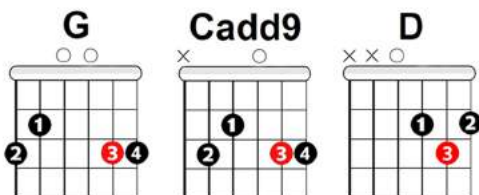

Silent Night

Strumming ↓ ↓ ↑ ↓

G(4)

D(2)

G(2)

Silent night! Holy night! All is calm all is bright

C (2)

G(2)

Round yon virgin mother and child

C(2)

G(2)

Holy infant so tender and mild

D(2)

G(3)

D(1)

G(3)

Sleep in heavenly peace! Sleep in heavenly peace

play these chords **G**, **Cadd9**, and **D**