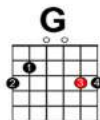

Happy Birthday

G

Happy Birthday to You
↓ ↓ ↑ ↓ ↓ ↓ ↑ ↓ ↑ ↓

D

play these chords G, Cadd9, and D

G

Happy Birthday to You
↓ ↓ ↑ ↓ ↓ ↓ ↑ ↓ ↑ ↓

or play these chords G, C, and D/F#

D C

Happy Birthday dear _____
↓ ↓ ↑ ↓ ↓ ↓ ↑ ↓ ↓

G

D

G

Happy Birthday to You
↑ ↓ ↓ ↓ ↑ ↓

1

2

3

4

5

T				
A	0	0	2	0
B	0	0	4	0

6

7

8

9

3	0	1	1	0	0	2	0
0	4	2		0	2