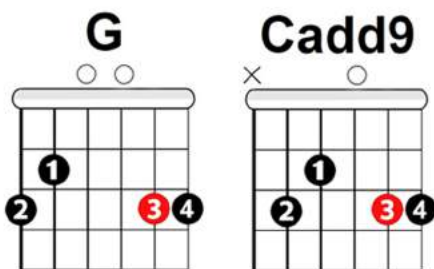

C

He's got the whole world in His hands

G

C

He's got the whole world in His hands

Play G and Cadd9

or Play G and C

Smoke on the Water - 1 String

T
A 0 — 3 — 5 — 0 3 — 6 — 5 0 — 3 — 5 — 3 0 — 0
B

Smoke on the Water - 2 Strings

T
A 0 — 3 — 5 — 0 3 — 6 — 5 0 — 3 — 5 — 3 0 — 0
B

Sunshine of Your Love

T
A 12 — 12 — 10 — 12 12 — 11 10 — 10 — 8 — 10 — 10 12 — 12 — 10 — 12 12 — 11 10 — 10 — 8 — 10
B

Old MacDonald Had a Farm

Strumming ↓

G **C** **G** **G D G**
Old MacDonald had a farm, **E I E I O,**

G **C** **G** **G D G**
And on his farm he had a cow, **E I E I O,**

G **G** **G** **G** **G** **G** **G**
With a moo moo here, And a moo moo there,

You can play these chords:

or play these chords

Musical notation for the first six measures of the song. The staff shows a treble clef, a key signature of one sharp (F#), and a 4/4 time signature. The melody consists of quarter notes. The guitar tablature below the staff shows the fret numbers for each note.