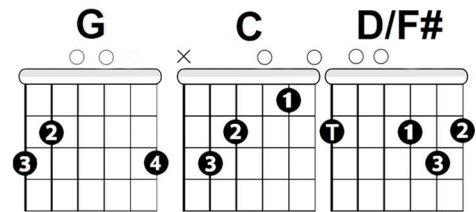

play these chords **G**, **Cadd9**, and **D**

or play these chords **G**, **C**, and **D/F#**

Twinkle, Twinkle Little Star

G **C** **G**

Twinkle, twinkle little star.

Strumming ↓ ↑ ↓ ↑

C **G** **D** **G**

How I wonder what you are.

G **C** **G** **D**

Up above the world so high,

G **C** **G** **D**

Like a diamond in the sky.

G **C** **G**

Twinkle, twinkle little star.

C **G** **D** **G**

How I wonder what you are.

You can play these chords:

or play these chords

Musical notation for the first six measures of the song. The staff shows a treble clef, a key signature of one sharp (F#), and a 4/4 time signature. The melody consists of quarter notes. The guitar tablature below the staff shows the fret numbers for each note.

Measures 1-6: *f* 2 3 3 | 0-0 3 | 1-1-0-0 | 2-2-0 | 3-3-1-1 | 0-0-2

Musical notation for the last six measures of the song. The staff shows a treble clef, a key signature of one sharp (F#), and a 4/4 time signature. The melody consists of quarter notes. The guitar tablature below the staff shows the fret numbers for each note.