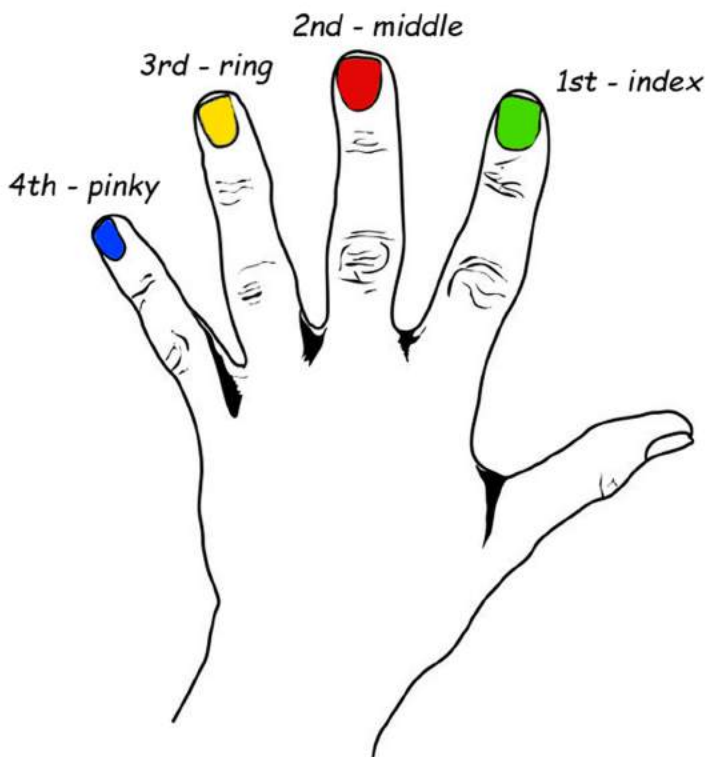

Jamming on Guitar Kids Booklet

Regular Size Pick

FINGERS & STRINGS

Extra Large Size Pick

NAMES OF THE GUITAR STRINGS

Elephants **A**nd **D**onkeys **G**row **B**ig **E**ars
 6th string 5th string 4th string 3rd string 2nd string 1st string

sounds low

sounds high

How to Read Chords & Tabs

How to Read a Guitar Chord Box

How to Read Guitar Tablature

Peter Gunn Theme

1 E
2 B
3 G
4 D
5 A
6 E

T
A
B