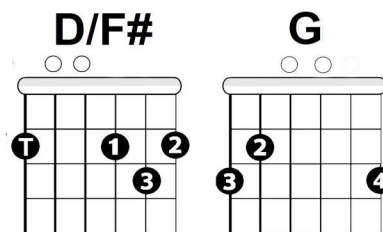

(Chorus)

D **G**
Yes Jesus loves me,

D **A2**
Yes Jesus loves me,

D **G**
Yes Jesus loves me,

D **A2** **D**
The Bible tells me so.

Or you can play D & G this way