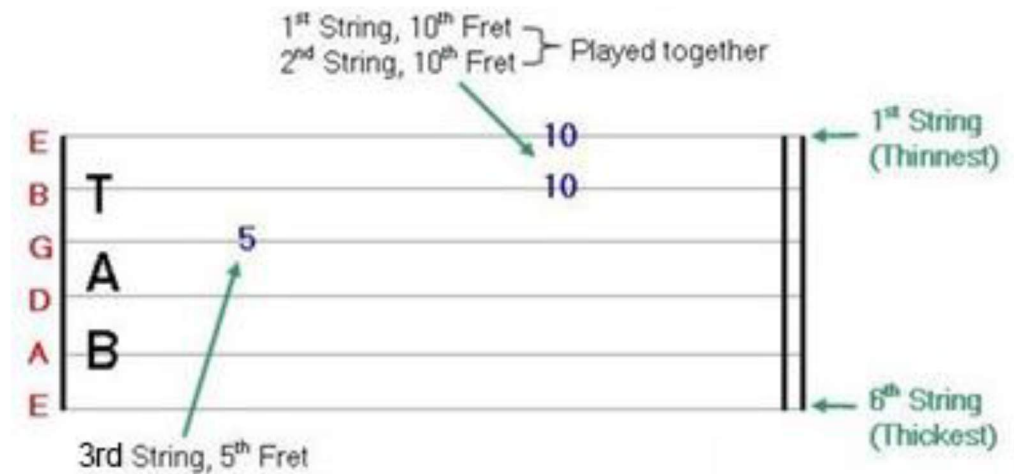

sounds low

sounds high

How to Read Chords & Tabs

How to Read a Guitar Chord Box

How to Read Guitar Tablature

Peter Gunn Theme

1 E
2 B
3 G
4 D
5 A
6 E

T
A
B