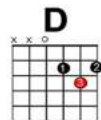

Musical notation for the second line of the song. The top staff continues the melody: G4, A4, B4, C5, D5, E5, F#5, G5. The bass line consists of: 0, 2, 0, 2, 0, 0, 0, 0, 2, 2, 0, 2, 0.

Joy to the World

You can play these chords:

or play these chords

Musical notation for the first six measures of the song. The staff shows a treble clef, a key signature of one sharp (F#), and a 4/4 time signature. The melody consists of quarter notes. The guitar tablature below the staff shows the fret numbers for each note.

Measures 1-6: *f* 2 3 3 | 0-0 3 | 1-1-0-0 | 2-2-0 | 3-3-1-1 | 0-0-2

Musical notation for the last six measures of the song. The staff shows a treble clef, a key signature of one sharp (F#), and a 4/4 time signature. The melody consists of quarter notes. The guitar tablature below the staff shows the fret numbers for each note.

2

3

4

5

T				
A	0	0	2	0
B	0	0	4	0

6

7

8