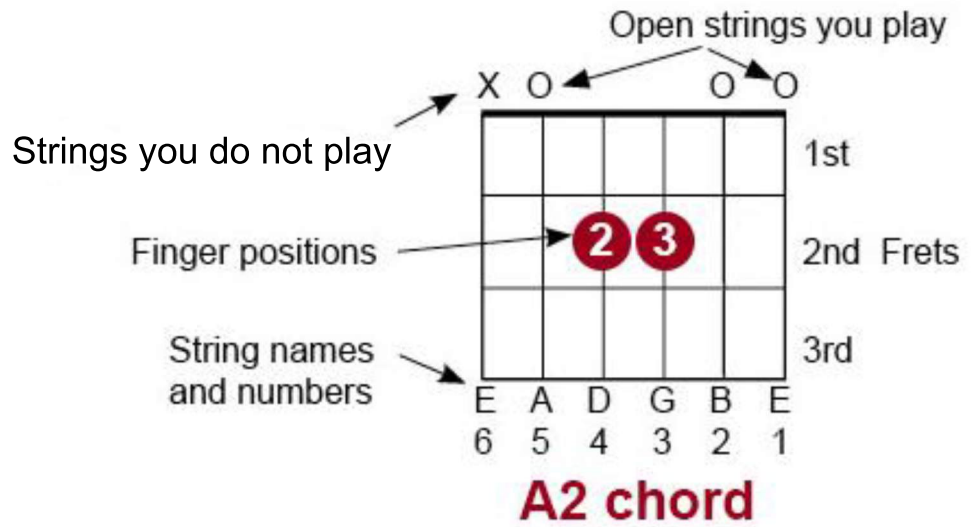

How to Read Chords & Tabs

How to Read a Guitar Chord Box