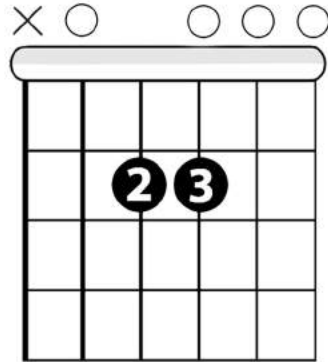

Five Basic Chords

Em

A2

G

Cadd9

D

other ways to play the chords:

G

D/F#

C

or

C