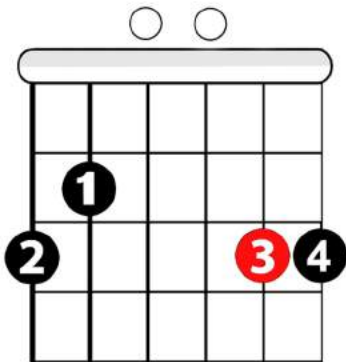

Five Basic Chords

Em

A2

G

Cadd9

D

other ways to play the chords:

G

D/F#

C

or

C