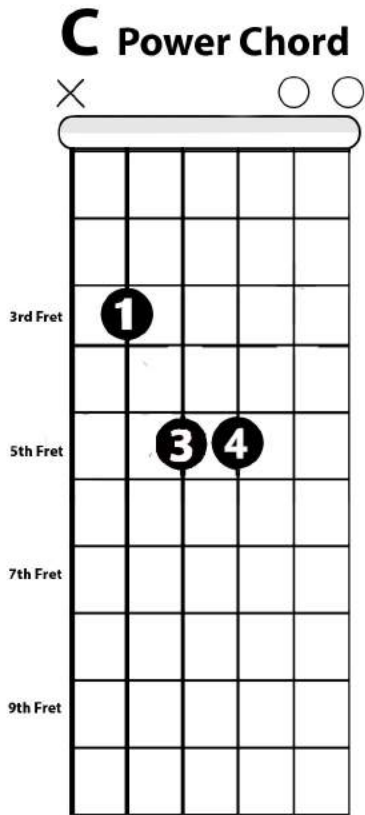

You can play these chords:

or play these chords

Musical notation for the first six measures of the song. The staff shows a treble clef, a key signature of one sharp (F#), and a 4/4 time signature. The melody consists of quarter notes. The guitar tablature below the staff shows the fret numbers for each note.

Measures 1-6: *f* 2 3 3 | 0-0 3 | 1-1-0-0 | 2-2-0 | 3-3-1-1 | 0-0-2

Musical notation for the last six measures of the song. The staff shows a treble clef, a key signature of one sharp (F#), and a 4/4 time signature. The melody consists of quarter notes. The guitar tablature below the staff shows the fret numbers for each note.

2

3

4

5

T				
A	0	0	2	0
B	0	0	4	0

6

7

8

9

3	0	1	1	0	0	2	0
0	4	2		0	2		

Power Chords

Open Position Basic Chords