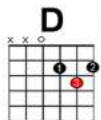

5

T				
A	0	0	2	0
B	0	0	4	0