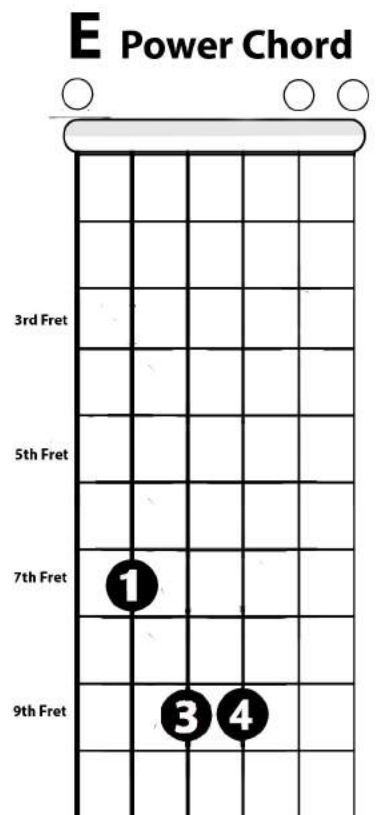

You can play these chords:

or play these chords

Musical notation for the first six measures of the song. The staff shows a treble clef, a key signature of one sharp (F#), and a 4/4 time signature. The melody consists of quarter notes. The guitar tablature below the staff shows the fret numbers for each note.

Measures 1-6: *f* 2 3 3 | 0-0 3 | 1-1-0-0 | 2-2-0 | 3-3-1-1 | 0-0-2

Musical notation for the last six measures of the song. The staff shows a treble clef, a key signature of one sharp (F#), and a 4/4 time signature. The melody consists of quarter notes. The guitar tablature below the staff shows the fret numbers for each note.

2

3

4

5

T				
A	0	0	2	0
B	0	0	4	0

6

7

8

9

3	0	1	1	0	0	2	0
0	4	2		0	2		

Power Chords

Open Position Basic Chords