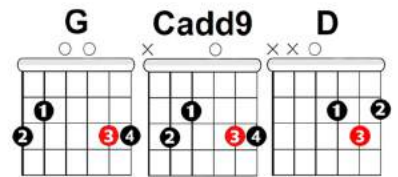

Mary had a little lamb, it's fleece was white as snow

Musical notation for the first line of the song. The top staff is in treble clef, 4/4 time, with a key signature of one sharp (F#). The melody consists of quarter notes: G4, A4, B4, C5, D5, E5, F#5, G5. The bass line consists of: 0, 2, 0, 2, 0, 0, 0, 2, 2, 2, 0, 3, 3.

Musical notation for the second line of the song. The top staff continues the melody: G4, A4, B4, C5, D5, E5, F#5, G5. The bass line consists of: 0, 2, 0, 2, 0, 0, 0, 0, 2, 2, 0, 2, 0.

Joy to the World

And Heaven and nature sing,

D D D D

And Heaven and nature sing,

G G C G G D G

And Heaven and Heaven and nature sing.

play these chords G, Cadd9, and D

or play these chords G, C, and D/F#

Silent Night

Strumming ↓ ↓ ↑ ↓

G(4)

D(2)

G(2)

Silent night! Holy night! All is calm all is bright

C (2)

G(2)

Round yon virgin mother and child