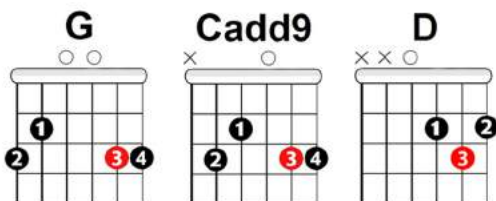

T
A 0 — 3 — 5 — 0 3 — 6 — 5 0 — 3 — 5 — 3 0 — 0
B

Smoke on the Water - 2 Strings

T
A 0 — 3 — 5 — 0 3 — 6 — 5 0 — 3 — 5 — 3 0 — 0
B

Sunshine of Your Love

T
A 12 — 12 — 10 — 12 12 — 11 10 — 10 — 8 — 10 — 10 12 — 12 — 10 — 12 12 — 11 10 — 10 — 8 — 10
B

Old MacDonald Had a Farm

Strumming ↓

G **C** **G** **G D G**
Old MacDonald had a farm, **E I E I O,**

G **C** **G** **G D G**
And on his farm he had a cow, **E I E I O,**

G **G** **G** **G** **G** **G** **G**
With a moo moo here, And a moo moo there,

G **G** **G G G** **G G** **G**
Here a moo, there a moo, Everywhere a moo moo,

G **C** **G** **G D G**
Old MacDonald had a farm, **E I E I O.**

play these chords **G**, **Cadd9**, and **D**

or play these chords **G**, **C**, and **D/F#**

Mary had a little lamb, it's fleece was white as snow

Musical notation for the first line of the song. The top staff is in treble clef, 4/4 time, with a key signature of one sharp (F#). The melody consists of quarter notes: G4, A4, B4, C5, D5, E5, F#5, G5. The bass line consists of: 0, 2, 0, 2, 0, 0, 0, 2, 2, 2, 0, 3, 3.