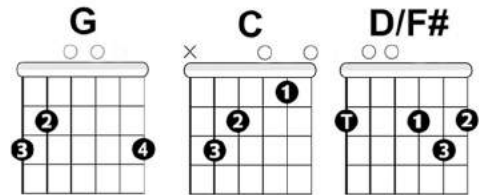

Musical notation for the second line of the song. The top staff continues the melody: G4, A4, B4, C5, D5, E5, F#5, G5. The bass line consists of: 0, 2, 0, 2, 0, 0, 0, 0, 2, 2, 0, 2, 0.

Joy to the World

C(2)

G(2)

Holy infant so tender and mild

D(2)

G(3)

D(1)

G(3)

Sleep in heavenly peace! Sleep in heavenly peace

play these chords **G**, **Cadd9**, and **D**

or play these chords **G**, **C**, and **D/F#**

Twinkle, Twinkle Little Star

G **C** **G**

Twinkle, twinkle little star.

Strumming ↓ ↑ ↓ ↑

C **G** **D** **G**

How I wonder what you are.

You can play these chords:

or play these chords

Musical notation for the first six measures of the song. The staff shows a treble clef, a key signature of one sharp (F#), and a 4/4 time signature. The melody consists of quarter notes. The guitar tablature below the staff shows the fret numbers for each note.