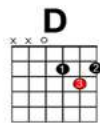

Happy Birthday

G

Happy Birthday to You
↓ ↓ ↑ ↓ ↓ ↓ ↑ ↓ ↑ ↓

D

play these chords G, Cadd9, and D

G

Happy Birthday to You
↓ ↓ ↑ ↓ ↓ ↓ ↑ ↓ ↑ ↓

or play these chords G, C, and D/F#

D C

Happy Birthday dear _____
↓ ↓ ↑ ↓ ↓ ↓ ↑ ↓ ↓

G

D

G

Happy Birthday to You
↑ ↓ ↓ ↓ ↑ ↓

1

2

3

4

5

T				
A	0	0	2	0
B	0	0	4	0

6

7

8

9

3	0	1	1	0	0	2	0
0	4	2		0	2