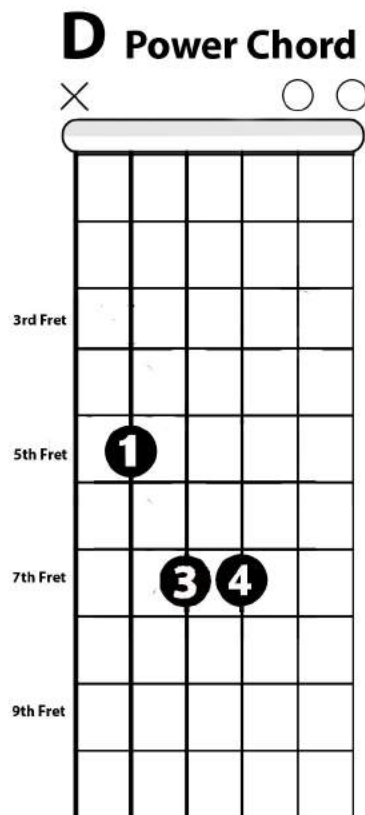

You can play these chords:

or play these chords

Musical notation for the first six measures of the song. The staff shows a treble clef, a key signature of one sharp (F#), and a 4/4 time signature. The melody consists of quarter notes. The guitar tablature below the staff shows the fret numbers for each note.

Measures 1-6: *f* 2 3 3 | 0-0 3 | 1-1-0-0 | 2-2-0 | 3-3-1-1 | 0-0-2

Musical notation for the last six measures of the song. The staff shows a treble clef, a key signature of one sharp (F#), and a 4/4 time signature. The melody consists of quarter notes. The guitar tablature below the staff shows the fret numbers for each note.

2

3

4

5

T				
A	0	0	2	0
B	0	0	4	0

6

7

8

9

3	0	1	1	0	0	2	0
0	4	2		0	2		

Power Chords

Open Position Basic Chords