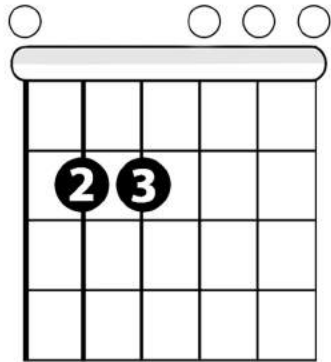

Five Basic Chords

Em