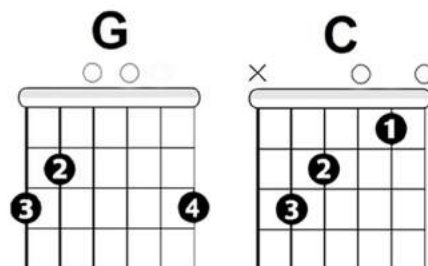

C

He's got the whole world in His hands

G

C

He's got the whole world in His hands

Play G and Cadd9

or Play G and C

Smoke on the Water - 1 String

T
A 0 — 3 — 5 — 0 3 — 6 — 5 0 — 3 — 5 — 3 0 — 0
B

Smoke on the Water - 2 Strings

T
A 0 — 3 — 5 — 0 3 — 6 — 5 0 — 3 — 5 — 3 0 — 0
B

Sunshine of Your Love

T
A 12 — 12 — 10 — 12 12 — 11 10 — 10 — 8 — 10 — 10 12 — 12 — 10 — 12 12 — 11 10 — 10 — 8 — 10
B

Old MacDonald Had a Farm

Strumming ↓

G **C** **G** **G D G**
Old MacDonald had a farm, **E I E I O,**

G **C** **G** **G D G**
And on his farm he had a cow, **E I E I O,**

G **G** **G** **G** **G** **G** **G**
With a moo moo here, And a moo moo there,

Mary had a little lamb, it's fleece was white as snow

Musical notation for the first line of the song. The top staff is in treble clef, 4/4 time, with a key signature of one sharp (F#). The melody consists of quarter notes: G4, A4, B4, C5, D5, E5, F#5, G5. The bass line consists of: 0, 2, 0, 2, 0, 0, 0, 2, 2, 2, 0, 3, 3.