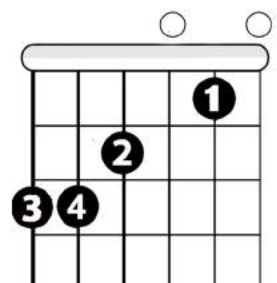

D/F#

C

or

C

A Song About You!

Strumming ↓

Em

A2

Musical notation for the second line of the song. The top staff continues the melody: G4, A4, B4, C5, D5, E5, F#5, G5. The bass line consists of: 0, 2, 0, 2, 0, 0, 0, 0, 2, 2, 0, 2, 0.

Joy to the World

You can play these chords:

or play these chords

Musical notation for the first six measures of the song. The staff shows a treble clef, a key signature of one sharp (F#), and a 4/4 time signature. The melody consists of quarter notes. The guitar tablature below the staff shows the fret numbers for each note.

Measures 1-6: *f* 2 3 3 | 0-0 3 | 1-1-0-0 | 2-2-0 | 3-3-1-1 | 0-0-2

Musical notation for the last six measures of the song. The staff shows a treble clef, a key signature of one sharp (F#), and a 4/4 time signature. The melody consists of quarter notes. The guitar tablature below the staff shows the fret numbers for each note.