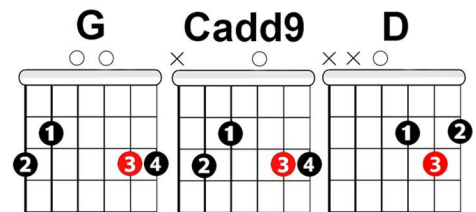

play these chords **G**, **Cadd9**, and **D**

or play these chords **G**, **C**, and **D/F#**

Twinkle, Twinkle Little Star

G **C** **G**

Twinkle, twinkle little star.

Strumming ↓ ↑ ↓ ↑

C **G** **D** **G**

How I wonder what you are.

G **C** **G** **D**

Up above the world so high,

G **C** **G** **D**

Like a diamond in the sky.

G **C** **G**

Twinkle, twinkle little star.

C **G** **D** **G**

How I wonder what you are.

You can play these chords:

or play these chords

Musical notation for the first six measures of the song. The staff shows a treble clef, a key signature of one sharp (F#), and a 4/4 time signature. The melody consists of quarter notes. The guitar tablature below the staff shows the fret numbers for each note.

Measures 1-6: *f* 2 3 3 | 0-0 3 | 1-1-0-0 | 2-2-0 | 3-3-1-1 | 0-0-2

Musical notation for the last six measures of the song. The staff shows a treble clef, a key signature of one sharp (F#), and a 4/4 time signature. The melody consists of quarter notes. The guitar tablature below the staff shows the fret numbers for each note.