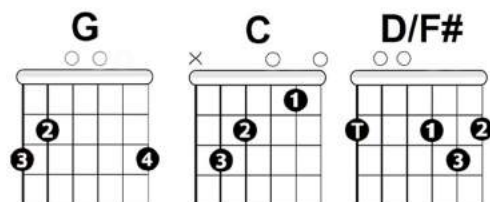

T
A 0 — 3 — 5 — 0 3 — 6 — 5 0 — 3 — 5 — 3 0 — 0
B

Smoke on the Water - 2 Strings

T
A 0 — 3 — 5 — 0 3 — 6 — 5 0 — 3 — 5 — 3 0 — 0
B

Sunshine of Your Love

T
A 12 — 12 — 10 — 12 12 — 11 10 — 10 — 8 — 10 — 10 12 — 12 — 10 — 12 12 — 11 10 — 10 — 8 — 10
B

Old MacDonald Had a Farm

Strumming ↓

G **C** **G** **G D G**
Old MacDonald had a farm, **E I E I O,**

G **C** **G** **G D G**
And on his farm he had a cow, **E I E I O,**

G **G** **G** **G** **G** **G** **G**
With a moo moo here, And a moo moo there,

G **G** **G G G** **G G** **G**
Here a moo, there a moo, Everywhere a moo moo,

G **C** **G** **G D G**
Old MacDonald had a farm, **E I E I O.**

play these chords **G**, **Cadd9**, and **D**

or play these chords **G**, **C**, and **D/F#**

Mary had a little lamb, it's fleece was white as snow

Musical notation for the first line of the song. The top staff is in treble clef, 4/4 time, with a key signature of one sharp (F#). The melody consists of quarter notes: G4, A4, B4, C5, D5, E5, F#5, G5. The bass line consists of: 0, 2, 0, 2, 0, 0, 0, 2, 2, 2, 0, 3, 3.