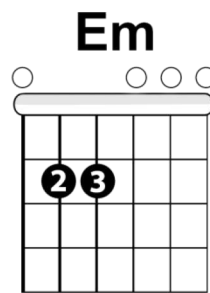

A Song About You!

Strumming ↓

Em

A2

My name is _____ I'm _____

Em

A2

I live in _____ I like to play _____

Em

Em

That's a fact. That's a fact. That's me.

A2

A2

That's a fact. That's a fact. That's me. (2x)