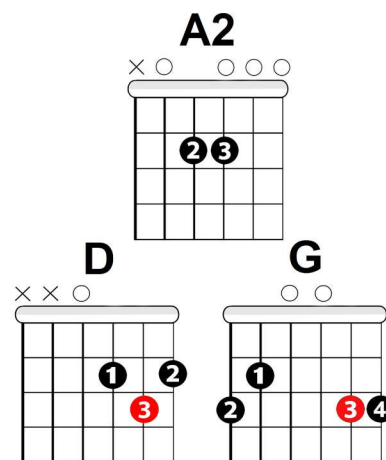

G **G** **G G G** **G G** **G**
Here a moo, there a moo, Everywhere a moo moo,

G **C** **G** **G D G**
Old MacDonald had a farm, **E I E I O.**

play these chords **G**, **Cadd9**, and **D**

or play these chords **G**, **C**, and **D/F#**

Jesus loves me

Strumming ↓

D **D**
Jesus loves me this I know,

G **D**
For the Bible tells me so.

D **D**
Little ones to Him belong,

G **D** **A2** **D**
They are weak, but He is strong.

(Chorus)

D **G**
Yes Jesus loves me,

Mary had a little lamb, it's fleece was white as snow

Musical notation for the first line of the song. The top staff is in treble clef, 4/4 time, with a key signature of one sharp (F#). The melody consists of quarter notes: G4, A4, B4, C5, D5, E5, F#5, G5. The bass line consists of: 0, 2, 0, 2, 0, 0, 0, 2, 2, 2, 0, 3, 3.

You can play these chords:

or play these chords

Musical notation for the first six measures of the song. The staff shows a treble clef, a key signature of one sharp (F#), and a 4/4 time signature. The melody consists of quarter notes. The guitar tablature below the staff shows the fret numbers for each note.