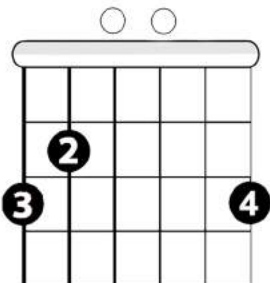

other ways to play the chords:

G