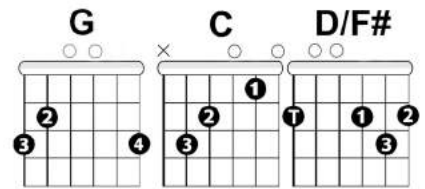

G

Happy Birthday to You
↓ ↓ ↑ ↓ ↓ ↓ ↑ ↓ ↑ ↓

or play these chords G, C, and D/F#