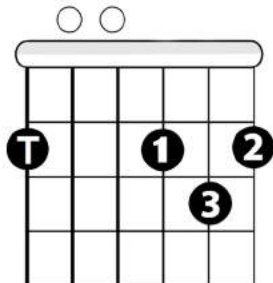

Five Basic Chords

Em

A2

G

Cadd9

D

other ways to play the chords:

G

D/F#

C

or

C