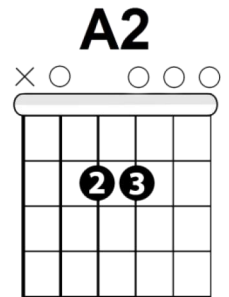

A Song About You!

Strumming ↓

Em

A2

My name is _____ I'm _____

Em

A2

I live in _____ I like to play _____

Em

Em

That's a fact. That's a fact. That's me.

A2

A2

That's a fact. That's a fact. That's me. (2x)