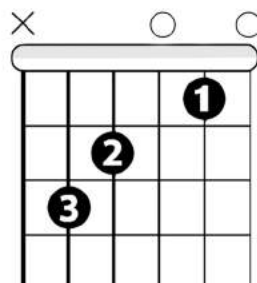

Five Basic Chords

Em

A2

G

Cadd9

D

other ways to play the chords:

G

D/F#

C

or

C